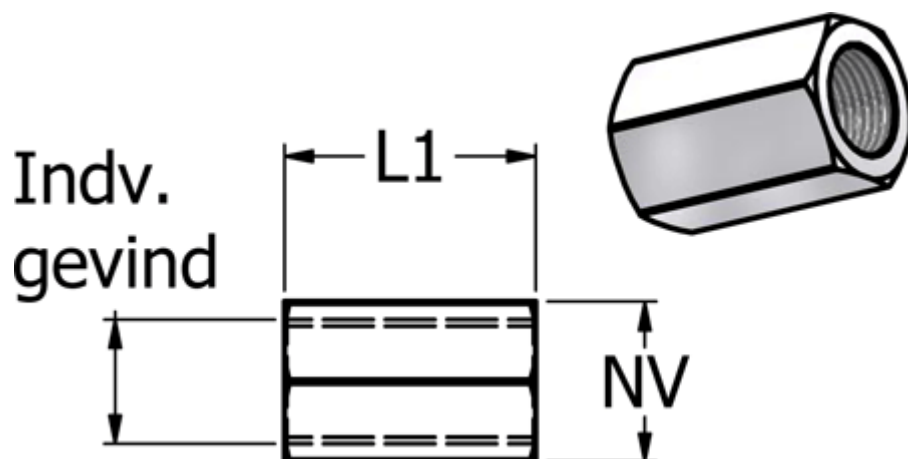

Article number: 586252242ES

Description: Stainless sleeve 252.242-ES, G 1"

Measures

Internal thread = G 1"

L1 = 40

NV = 41